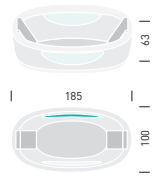

YSOLA

Talocci design

H552-552: 185x100 cm

- _ TWO PORTHOLE PANELS
- _ SUITABLE FOR TWO
- _ CENTRE-OF-THE-ROOM

WHIRLPOOL:

- _ HYDROSONIC (8 jets)
- _ TOP (8 jets)
- _ WITHOUT WHIRLPOOL

- _ HYDROSILENCE