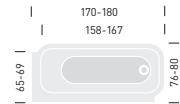

# MONALYA

Angeletti Ruzza design

H535-535: 170x65-76 cm

H536-536: 180x69-80 cm

- \_ REDUCED RECESS DIMENSIONS, ROOMY INTERIOR

WHIRLPOOL:

- \_ HYDROSONIC (8 jets)
- \_ TOP (8 jets)
- \_ WITHOUT WHIRLPOOL

- \_ HYDROSILENCE