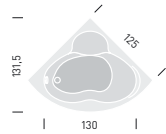

# 253-254-259-268-281

Lenci design

253: 160x70 cm

254: 170x70 cm

259: 170x75 cm

268: 170x80 cm

281: 180x80 cm

- WHIRLPOOL:
  - \_ TOP (6<sup>(1)</sup>/8 jets)
  - \_ EASY (6 jets)
  - \_ BASIC (6 jets)
  - \_ WITHOUT WHIRLPOOL
- \_ HYDROSILENCE  
Top Version

(1) = the 253 model is available with Top 6 jet whirlpool

## 256

Lenci-Talocci design

125x125 cm

- WHIRLPOOL:
- \_ TOP (6 jets)
  - \_ EASY (6 jets)
  - \_ WITHOUT WHIRLPOOL
- \_ HYDROSILENCE  
Top Version