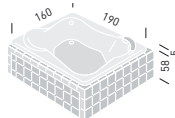

256

Lenci-Talocci design

125x125 cm

1. WHIRLPOOL:
2. _ TOP (6 jets)
   - _ EASY (6 jets)
   - _ WITHOUT WHIRLPOOL
3. _ HYDROSILENCE
   Top Version

260

Lenci-Talocci design

190x160 cm

1. WHIRLPOOL:
2. _ TOP (12 jets)