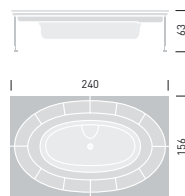

SORGENTE

Lenci design

S01-S02: 240x156 cm

- _ SORGENTE EFFECT
- _ WIDE RANGE OF CUSTOMISED COVERINGS
- _ AUTOMATIC FILLING
- _ AUTOMATIC WATER TREATMENT BASED ON SALINE WATER SALT, "SEA EFFECT"

WHIRLPOOL:

- _ TOP (8 jets)
- _ WITHOUT WHIRLPOOL

- _ HYDROSILENCE