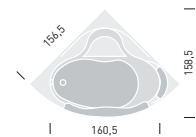

## 265

Lenci design

180x80-98 cm

WHIRLPOOL:

- \_ TOP (8 jets)
- \_ HYDROSILENCE

## 266

Lenci-Talocci design

156x156 cm

WHIRLPOOL:

- \_ TOP (8 jets)
- \_ WITHOUT WHIRLPOOL
- \_ HYDROSILENCE