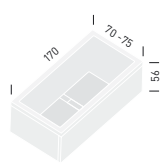

# WILMOTTE COLLECTION

J. M. Wilmotte design

H561-561: 170x70 cm

H562-562: 170x75 cm

- WHIRLPOOL:
  - \_ HYDROSONIC (8 jets)
  - \_ TOP (8 jets)
  - \_ BASIC (6 jets)
  - \_ WITHOUT WHIRLPOOL
- \_ HYDROSILENCE
  - \_ Hydrosonic and Top versions