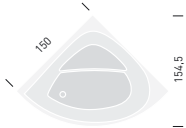

AVENESS

frogdesign

HF04-F04: 150x150 cm

- WHIRLPOOL:
- _ HYDROSONIC (8 jets)
- _ TOP (8 jets)
- _ WITHOUT WHIRLPOOL

- _ HYDROSILENCE