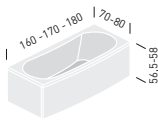

## 285

**Lenci-Talocci design**

160x70-85 cm

WHIRLPOOL:

- \_ TOP (6 jets)
- \_ EASY (6 jets)
- \_ WITHOUT WHIRLPOOL

- \_ HYDROSILENCE  
Top Version

## 530-531-532

Angeletti Ruzza design

530: 160x70-75 cm

531: 170x70-75 cm

532: 180x80-85 cm

WHIRLPOOL:

- \_ EASY (6 jets)
- \_ BASIC (6 jets)
- \_ WITHOUT WHIRLPOOL

## 533

Angeletti Ruzza design

140x140 cm

WHIRLPOOL:

- \_ EASY (6 jets)
- \_ BASIC (6 jets)
- \_ WITHOUT WHIRLPOOL