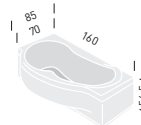

## 283

**Talocci design**

150x87-100 cm

WHIRLPOOL:

- \_ TOP (6 jets)
- \_ EASY (6 jets)
- \_ BASIC (6 jets)
- \_ WITHOUT WHIRLPOOL

- \_ HYDROSILENCE  
Top Version

## 285

**Lenci-Talocci design**

160x70-85 cm

WHIRLPOOL:

- \_ TOP (6 jets)
- \_ EASY (6 jets)
- \_ WITHOUT WHIRLPOOL

- \_ HYDROSILENCE  
Top Version