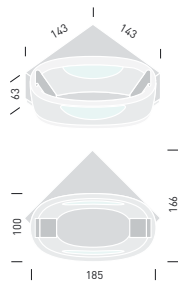

YSOLA

Talocci design

H551-551: 143x143 cm

H550-550: 143x143 cm

- _ TWO PORTHOLE PANELS
- _ CUSTOMISABLE COVERING
- _ SUITABLE FOR TWO

WHIRLPOOL:

- _ HYDROSONIC (8 jets)
- _ TOP (8 jets)
- _ WITHOUT WHIRLPOOL

- _ HYDROSILENCE