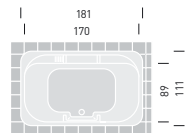

205

Lenci-Talocci design

195x123 cm

1. WHIRLPOOL:
2. _ TOP (8 jets)
   - _ WITHOUT WHIRLPOOL

232

Lenci-Talocci design

181x110 cm

1. WHIRLPOOL:
2. _ TOP (8 jets)
   - _ WITHOUT WHIRLPOOL