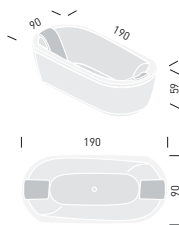

# NOOVALIS

frogdesign

HF01-F01: 190x90 cm

- \_ DOUBLE BACK PANEL
- \_ TAPS ON THE FLOOR

WHIRLPOOL:

- \_ HYDROSONIC (8 jets)
- \_ TOP (8 jets)
- \_ WITHOUT WHIRLPOOL

- \_ HYDROSILENCE