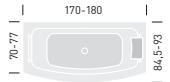

WHIRLPOOL:

- _ HYDROSONIC (8 jets)
- _ TOP (8 jets)
- _ EASY (6 jets)
- _ BASIC (6 jets)
- _ WITHOUT WHIRLPOOL

- _ HYDROSILENCE
  Hydrosonic and Top versions