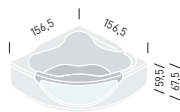

## 260

Lenci-Talocci design

190x160 cm

- WHIRLPOOL:
- \_ TOP (12 jets)

## 265

Lenci design

180x80-98 cm

WHIRLPOOL:

- \_ TOP (8 jets)
- \_ HYDROSILENCE

## 266

Lenci-Talocci design

156x156 cm

WHIRLPOOL:

- \_ TOP (8 jets)
- \_ WITHOUT WHIRLPOOL
- \_ HYDROSILENCE