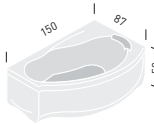

## 283

**Talocci design**

150x87-100 cm

WHIRLPOOL:

- \_ TOP (6 jets)
- \_ EASY (6 jets)
- \_ BASIC (6 jets)
- \_ WITHOUT WHIRLPOOL

- \_ HYDROSILENCE  
Top Version

## 285

**Lenci-Talocci design**

160x70-85 cm

WHIRLPOOL:

- \_ TOP (6 jets)
- \_ EASY (6 jets)
- \_ WITHOUT WHIRLPOOL

- \_ HYDROSILENCE  
Top Version