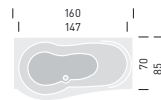

## 283

**Talocci design**

150x87-100 cm

WHIRLPOOL:

- \_ TOP (6 jets)
- \_ EASY (6 jets)
- \_ BASIC (6 jets)
- \_ WITHOUT WHIRLPOOL

- \_ HYDROSILENCE  
Top Version

## 285

**Lenci-Talocci design**

160x70-85 cm

WHIRLPOOL:

- \_ TOP (6 jets)
- \_ EASY (6 jets)
- \_ WITHOUT WHIRLPOOL

- \_ HYDROSILENCE  
Top Version