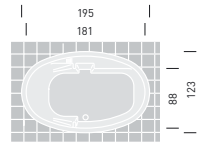

232

Lenci-Talocci design

181x110 cm

1. WHIRLPOOL:
2. _ TOP (8 jets)
   - _ WITHOUT WHIRLPOOL