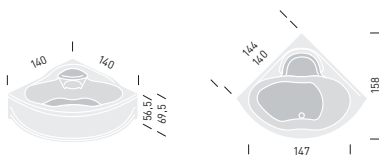

## 205

Lenci-Talocci design

195x123 cm

- WHIRLPOOL:
- \_ TOP (8 jets)
  - \_ WITHOUT WHIRLPOOL

## 232

Lenci-Talocci design

181x110 cm

- WHIRLPOOL:
- \_ TOP (8 jets)
  - \_ WITHOUT WHIRLPOOL

# 242

Lenci-Talocci design

140x140 cm

- WHIRLPOOL:
  - \_ TOP (8 jets)
  - \_ EASY (6 jets)
  - \_ WITHOUT WHIRLPOOL
- \_ HYDROSILENCE  
Top Version