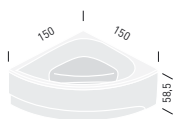

AVENESS

frogdesign

HF04-F04: 150x150 cm

- WHIRLPOOL:
- _ HYDROSONIC (8 jets)
- _ TOP (8 jets)
- _ WITHOUT WHIRLPOOL

- _ HYDROSILENCE