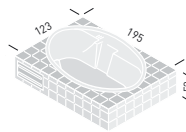

232

Lenci-Talocci design

181x110 cm

1. WHIRLPOOL:
2. _ TOP (8 jets)
   - _ WITHOUT WHIRLPOOL