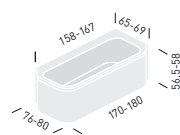

# MONALYA

Angeletti Ruzza design

H535-535: 170x65-76 cm

H536-536: 180x69-80 cm

- \_ REDUCED RECESS DIMENSIONS, ROOMY INTERIOR

WHIRLPOOL:

- \_ HYDROSONIC (8 jets)
- \_ TOP (8 jets)
- \_ WITHOUT WHIRLPOOL

- \_ HYDROSILENCE