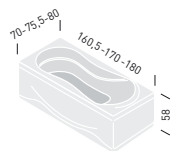

# 242

Lenci-Talocci design

140x140 cm

- WHIRLPOOL:
  - \_ TOP (8 jets)
  - \_ EASY (6 jets)
  - \_ WITHOUT WHIRLPOOL
- \_ HYDROSILENCE  
Top Version

# 253-254-259-268-281

Lenci design

253: 160x70 cm

254: 170x70 cm

259: 170x75 cm

268: 170x80 cm

281: 180x80 cm

- WHIRLPOOL:
  - \_ TOP (6<sup>(1)</sup>/8 jets)
  - \_ EASY (6 jets)
  - \_ BASIC (6 jets)
  - \_ WITHOUT WHIRLPOOL
- \_ HYDROSILENCE  
Top Version