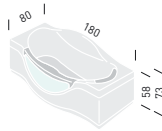

265

Lenci design

180x80-98 cm

WHIRLPOOL:

- _ TOP (8 jets)
- _ HYDROSILENCE