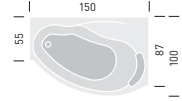

## 283

**Talocci design**

150x87-100 cm

WHIRLPOOL:

- \_ TOP (6 jets)
- \_ EASY (6 jets)
- \_ BASIC (6 jets)
- \_ WITHOUT WHIRLPOOL

- \_ HYDROSILENCE  
Top Version