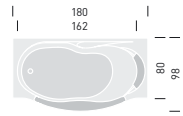

265

Lenci design

180x80-98 cm

WHIRLPOOL:

- _ TOP (8 jets)
- _ HYDROSILENCE