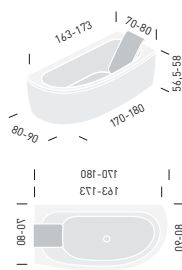

ARMONYA

Angeletti Ruzza design

H543-543: 170x70-80 cm

H544-544: 180x80-90 cm

- _ SINGLE PANEL,
  CLEAN LINES
- _ ROOMY INTERIOR
  IN A COMPACT SPACE

WHIRLPOOL:

- _ HYDROSONIC (8 jets)
- _ TOP (8 jets)
- _ EASY (6 jets)
- _ BASIC (6 jets)
- _ WITHOUT WHIRLPOOL

- _ HYDROSILENCE
  Hydrosonic and Top versions