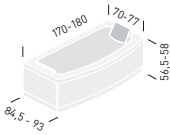

THIMEA

Talocci design

HT03-T03: 170x70-84,5 cm

HT06-T06: 180x77-93 cm

- _ MOVABLE HEADREST
- _ COMFORTABLE ROOMY INTERIOR

WHIRLPOOL:

- _ HYDROSONIC (8 jets)
- _ TOP (8 jets)
- _ EASY (6 jets)
- _ BASIC (6 jets)
- _ WITHOUT WHIRLPOOL

- _ HYDROSILENCE
  Hydrosonic and Top versions