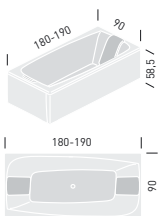

NEARIA

frogdesign

HF02-F02: 190X90 cm

HF03-F03: 180X90 cm

- _ ROOMY INTERIOR
- _ DOUBLE BACK PANEL

WHIRLPOOL:

- _ HYDROSONIC (8 jets)
- _ TOP (8 jets)
- _ EASY (6 jets)
- _ BASIC (6 jets)
- _ WITHOUT WHIRLPOOL

- _ HYDROSILENCE
  Hydrosonic and Top versions