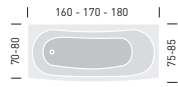

## 530-531-532

Angeletti Ruzza design

530: 160x70-75 cm

531: 170x70-75 cm

532: 180x80-85 cm

WHIRLPOOL:

- \_ EASY (6 jets)
- \_ BASIC (6 jets)
- \_ WITHOUT WHIRLPOOL