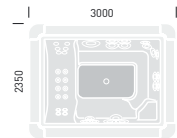

MIRROR 630

High Performance Line
Lenci design

300x235 cm