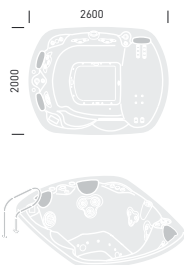

611

Lenci design

200x260 cm