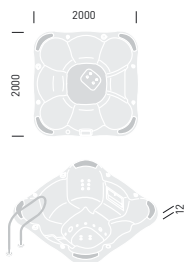

# MIRROR 620

High Performance Line  
Lenci design

Ø238 cm

608

Lenci design

200x200 cm

609

Lenci design