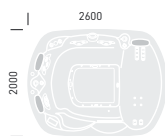

612

Lenci design

200x260 cm