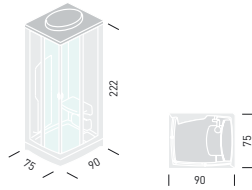

110x80 cm

VERSIONS:

- _ BASIC
- _ MULTI-FUNCTION
- _ COMFORT
- _ EXECUTIVE
- _ ELITE

* version with Turkish bath

148 NEXT

Lenci-Talocci design

115x85 cm

VERSIONS:

- _ BASIC
- _ MULTI-FUNCTION
- _ COMFORT
- _ EXECUTIVE
- _ ELITE

* version with Turkish bath

154 NEXT

Talocci design

90x75 cm

VERSIONS:

- _ BASIC
- _ MULTI-FUNCTION
- _ COMFORT

161 NEXT