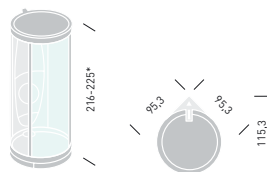

VERSIONS:

- _ BASIC
- _ MULTI-FUNCTION LIGHT
- _ MULTI-FUNCTION
- _ COMFORT LIGHT
- _ COMFORT
- _ EXECUTIVE

* The shower tray
can be 85 mm or 175 mm deep

156 NEXT⁺

Gioacchini design

156: 90x90 cm

- _ COLOUR COMBINATIONS
 - _ FOLD-DOWN SEAT
 - + MASSAGING STRIP
-
- _ NEXT SOLUTION:
CONSTRUCTION QUALITY
SIMPLIFIED INSTALLATION