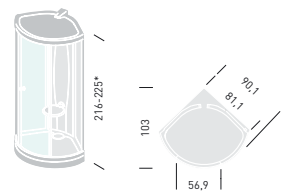

* The shower tray
can be 85 mm or 175 mm deep