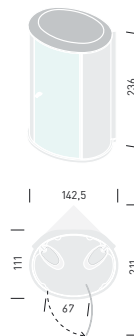

EVOLUTION E01

Lenci design

E01: 134x134 cm

- _ GLASS SHOWER (8 MM)
- _ TURKISH BATH:
  _ HIGH PERFORMANCE

- _ DURALAST® SHOWER TRAY
- _ CHROMOEXPERIENCE
  AND SCOTTISH SHOWER
  (VERSION
  WITH TURKISH BATH)
- _ STANDARD CLEAN GLASS

VERSIONS:

- _ MULTI-FUNCTION
- _ MULTI-FUNCTION
  WITH TURKISH BATH