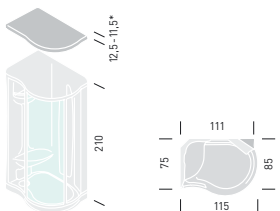

VERSIONS:

- _ BASIC
- _ MULTI-FUNCTION LIGHT
- _ MULTI-FUNCTION
- _ COMFORT LIGHT
- _ COMFORT
- _ EXECUTIVE

* The shower tray
can be 85 mm or 175 mm deep

140 NEXT

Talocci design

140x92 cm

VERSIONS:

- _ BASIC
- _ MULTI-FUNCTION
- _ EXECUTIVE
- _ ELITE

110x80 cm

VERSIONS:

- _ BASIC
- _ MULTI-FUNCTION
- _ COMFORT
- _ EXECUTIVE
- _ ELITE

* version with Turkish bath

148 NEXT

Lenci-Talocci design

115x85 cm

VERSIONS:

- _ BASIC
- _ MULTI-FUNCTION
- _ COMFORT
- _ EXECUTIVE
- _ ELITE

* version with Turkish bath

154 NEXT

Talocci design

90x75 cm

VERSIONS:

- _ BASIC
- _ MULTI-FUNCTION
- _ COMFORT

161 NEXT