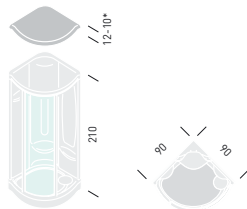

110x80 cm

VERSIONS:

- _ BASIC
- _ MULTI-FUNCTION
- _ COMFORT
- _ EXECUTIVE
- _ ELITE

* version with Turkish bath

148 NEXT

Lenci-Talocci design

115x85 cm

VERSIONS:

- _ BASIC
- _ MULTI-FUNCTION
- _ COMFORT
- _ EXECUTIVE
- _ ELITE

* version with Turkish bath

154 NEXT

Talocci design

90x75 cm

VERSIONS:

- _ BASIC
- _ MULTI-FUNCTION
- _ COMFORT

161 NEXT

Lenci design

90x90 cm

VERSIONS:

- _ BASIC
- _ MULTI-FUNCTION
- _ COMFORT

* version with Turkish bath