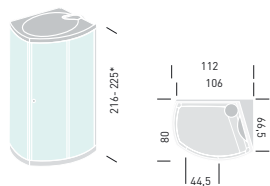

VERSIONS:

- _ BASIC
- _ MULTI-FUNCTION LIGHT
- _ MULTI-FUNCTION
- _ COMFORT LIGHT
- _ COMFORT
- _ EXECUTIVE

* The shower tray
can be 85 mm or 175 mm deep

156 NEXT⁺

Gioacchini design

156: 90x90 cm

- _ COLOUR COMBINATIONS
 - _ FOLD-DOWN SEAT
 - + MASSAGING STRIP
-
- _ NEXT SOLUTION:
CONSTRUCTION QUALITY
SIMPLIFIED INSTALLATION

VERSIONS:

- _ BASIC
- _ MULTI-FUNCTION LIGHT
- _ MULTI-FUNCTION
- _ COMFORT LIGHT
- _ COMFORT

* The shower tray
can be 85 mm or 175 mm deep

157 NEXT⁺

Gioacchini design

157: 112x66,5-80 cm

- _ COLOUR COMBINATIONS
- _ FOLD-DOWN SEAT
+ MASSAGING STRIP
- _ NEXT SOLUTION:
CONSTRUCTION QUALITY
SIMPLIFIED INSTALLATION

VERSIONS:

- _ BASIC
- _ MULTI-FUNCTION LIGHT
- _ MULTI-FUNCTION
- _ COMFORT LIGHT
- _ COMFORT
- _ EXECUTIVE

* The shower tray
can be 85 mm or 175 mm deep

140 NEXT

Talocci design

140x92 cm

VERSIONS:

- _ BASIC
- _ MULTI-FUNCTION
- _ EXECUTIVE
- _ ELITE