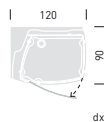

EVOLUTION E04

Lenci design

E04: 120x90 cm

E04

- _ GLASS SHOWER (8 MM)
- _ TURKISH BATH
- _ SEAT

- _ DURALAST® SHOWER TRAY
- _ STANDARD CLEAN GLASS

VERSIONS:

- _ MULTI-FUNCTION
- _ MULTI-FUNCTION
WITH TURKISH BATH