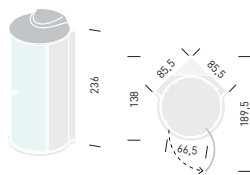

E02: 114x114 cm

E02

- _ GLASS SHOWER (8 MM)
- _ TURKISH BATH
- _ SEAT

- _ DURALAST® SHOWER TRAY
- _ STANDARD CLEAN GLASS

VERSIONS:

- _ MULTI-FUNCTION
- _ MULTI-FUNCTION WITH TURKISH BATH

suggested setting photo:
E02 LIGHT