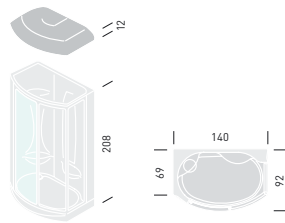

VERSIONS:

- _ BASIC
- _ MULTI-FUNCTION LIGHT
- _ MULTI-FUNCTION
- _ COMFORT LIGHT
- _ COMFORT
- _ EXECUTIVE

* The shower tray
can be 85 mm or 175 mm deep

156 NEXT⁺

Gioacchini design

156: 90x90 cm

- _ COLOUR COMBINATIONS
 - _ FOLD-DOWN SEAT
 - + MASSAGING STRIP
-
- _ NEXT SOLUTION:
CONSTRUCTION QUALITY
SIMPLIFIED INSTALLATION

VERSIONS:

- _ BASIC
- _ MULTI-FUNCTION LIGHT
- _ MULTI-FUNCTION
- _ COMFORT LIGHT
- _ COMFORT

* The shower tray
can be 85 mm or 175 mm deep

157 NEXT⁺

Gioacchini design

157: 112x66,5-80 cm

- _ COLOUR COMBINATIONS
- _ FOLD-DOWN SEAT
+ MASSAGING STRIP
- _ NEXT SOLUTION:
CONSTRUCTION QUALITY
SIMPLIFIED INSTALLATION

VERSIONS:

- _ BASIC
- _ MULTI-FUNCTION LIGHT
- _ MULTI-FUNCTION
- _ COMFORT LIGHT
- _ COMFORT
- _ EXECUTIVE

* The shower tray
can be 85 mm or 175 mm deep

140 NEXT

Talocci design

140x92 cm

VERSIONS:

- _ BASIC
- _ MULTI-FUNCTION
- _ EXECUTIVE
- _ ELITE