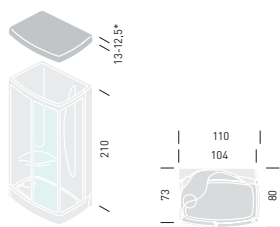

VERSIONS:

- _ BASIC
- _ MULTI-FUNCTION LIGHT
- _ MULTI-FUNCTION
- _ COMFORT LIGHT
- _ COMFORT

* The shower tray
can be 85 mm or 175 mm deep

157 NEXT⁺

Gioacchini design

157: 112x66,5-80 cm

- _ COLOUR COMBINATIONS
- _ FOLD-DOWN SEAT
+ MASSAGING STRIP
- _ NEXT SOLUTION:
CONSTRUCTION QUALITY
SIMPLIFIED INSTALLATION

VERSIONS:

- _ BASIC
- _ MULTI-FUNCTION LIGHT
- _ MULTI-FUNCTION
- _ COMFORT LIGHT
- _ COMFORT
- _ EXECUTIVE

* The shower tray
can be 85 mm or 175 mm deep

140 NEXT

Talocci design

140x92 cm

VERSIONS:

- _ BASIC
- _ MULTI-FUNCTION
- _ EXECUTIVE
- _ ELITE

142 NEXT

Lenci design

90x90 cm

VERSIONS:

- _ BASIC
- _ MULTI-FUNCTION
- _ COMFORT
- _ EXECUTIVE
- _ ELITE

* version with Turkish bath

146 NEXT

Lenci design

110x80 cm

VERSIONS:

- _ BASIC
- _ MULTI-FUNCTION
- _ COMFORT
- _ EXECUTIVE
- _ ELITE

* version with Turkish bath

148 NEXT

Lenci-Talocci design

115x85 cm

VERSIONS: