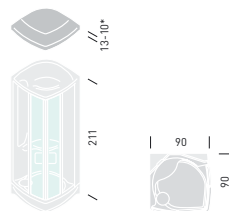

* version with Turkish bath