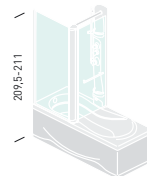

Lenci-Talocci design

226: 170x70-85 cm

284: 160x70-85 cm

- WHIRLPOOL:
 - _ TOP (8 jets)
 - _ EASY (6 jets)
 - _ WITHOUT WHIRLPOOL
- _ HYDROSILENCE
Top Version

286 SINTESI

Lenci-Talocci design

180x80-97 cm

- WHIRLPOOL:
 - _ TOP (8 jets)
 - _ EASY (6 jets)
 - _ WITHOUT WHIRLPOOL
- _ HYDROSILENCE
Top Version

255

Lenci design

170x70 cm

WHIRLPOOL:

- _ TOP (8 jets)
 - _ EASY (6 jets)
 - _ WITHOUT WHIRLPOOL
- _ HYDROSILENCE
Top Version

270

Lenci design

170x70 cm

WHIRLPOOL:

- _ EASY (6 jets)
- _ WITHOUT WHIRLPOOL

257

Lenci-Talocci design

125x125 cm

WHIRLPOOL:

- _ TOP (6 jets)
- _ EASY (6 jets)
- _ WITHOUT WHIRLPOOL

- _ HYDROSILENCE
Top Version