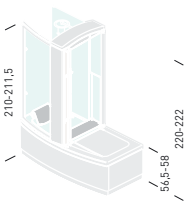

In the photo on the left:
SHARADE