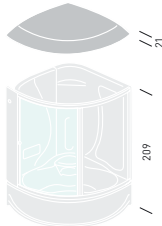

220

Lenci-Talocci design

133x133 cm

WHIRLPOOL:

- _ TOP (8 jets)
- _ WITHOUT WHIRLPOOL

VERSIONS:

- _ MULTIFUNCTION TURKISH BATH
- _ HYDROSILENCE

250

Lenci-Talocci design

170x80 cm

WHIRLPOOL:

- _ TOP (8 jets)
- _ WITHOUT WHIRLPOOL

VERSIONS:

- _ MULTIFUNCTION TURKISH BATH
- _ HYDROSILENCE

252

Lenci-Talocci design

140x140 cm

WHIRLPOOL:

- _ TOP (8 jets)
- _ WITHOUT WHIRLPOOL

VERSIONS:

- _ MULTI-FUNCTION
- _ MULTIFUNCTION TURKISH BATH
- _ HYDROSILENCE

258

Lenci-Talocci design

125x125 cm