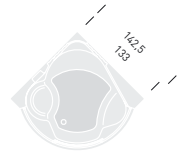

220

Lenci-Talocci design

133x133 cm

WHIRLPOOL:

- _ TOP (8 jets)
- _ WITHOUT WHIRLPOOL

VERSIONS:

- _ MULTIFUNCTION TURKISH BATH
- _ HYDROSILENCE

250

Lenci-Talocci design

170x80 cm

WHIRLPOOL:

- _ TOP (8 jets)
- _ WITHOUT WHIRLPOOL

VERSIONS:

- _ MULTIFUNCTION TURKISH BATH
- _ HYDROSILENCE

252

Lenci-Talocci design

140x140 cm

WHIRLPOOL:

- _ TOP (8 jets)
- _ WITHOUT WHIRLPOOL

VERSIONS:

- _ MULTI-FUNCTION
- _ MULTIFUNCTION TURKISH BATH
- _ HYDROSILENCE

258

Lenci-Talocci design

125x125 cm