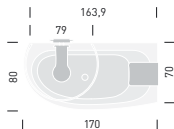

ARMONYA

Angeletti Ruzza design

H46M-546M: 170x70-80 cm

LIGHT VERSION

H46-546: 170x70-80 cm

- _ ROOMY INTERIOR
- _ SEMI-RECESSED SHOWER PANEL, REDUCED DIMENSIONS
- _ RAIN SPRAY CENTRAL SHOWER HEAD
- _ TOTAL TRANSPARENCY
- _ LIGHT VERSION WITHOUT SHOWER PANEL

WHIRLPOOL:

- _ HYDROSONIC (8 jets)
- _ TOP (8 jets)
- _ WITHOUT WHIRLPOOL

- _ HYDROSILENCE