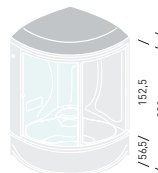

152,5

209

56,5

21