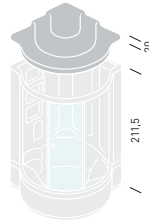

220

Lenci-Talocci design

133x133 cm

WHIRLPOOL:

- _ TOP (8 jets)
- _ WITHOUT WHIRLPOOL

VERSIONS:

- _ MULTIFUNCTION TURKISH BATH
- _ HYDROSILENCE

250

Lenci-Talocci design

170x80 cm

WHIRLPOOL:

- _ TOP (8 jets)
- _ WITHOUT WHIRLPOOL

VERSIONS:

- _ MULTIFUNCTION TURKISH BATH
- _ HYDROSILENCE

252

Lenci-Talocci design

140x140 cm

WHIRLPOOL:

- _ TOP (8 jets)
- _ WITHOUT WHIRLPOOL

VERSIONS:

- _ MULTI-FUNCTION
- _ MULTIFUNCTION TURKISH BATH
- _ HYDROSILENCE

258

Lenci-Talocci design

125x125 cm