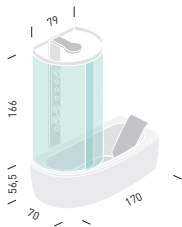

ARMONYA

Angeletti Ruzza design

H46M-546M: 170x70-80 cm

LIGHT VERSION

H46-546: 170x70-80 cm

- _ ROOMY INTERIOR
- _ SEMI-RECESSED SHOWER PANEL, REDUCED DIMENSIONS
- _ RAIN SPRAY CENTRAL SHOWER HEAD
- _ TOTAL TRANSPARENCY
- _ LIGHT VERSION WITHOUT SHOWER PANEL

WHIRLPOOL:

- _ HYDROSONIC (8 jets)
- _ TOP (8 jets)
- _ WITHOUT WHIRLPOOL

- _ HYDROSILENCE