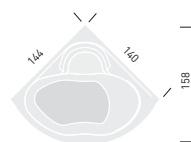

257

Lenci-Talocci design

125x125 cm

WHIRLPOOL:

- _ TOP (6 jets)
- _ EASY (6 jets)
- _ WITHOUT WHIRLPOOL

- _ HYDROSILENCE
  Top Version

2070

125

H74 ARPEGGIO

Lenci-Talocci design

140x140 cm

WHIRLPOOL:

- _ HYDROSONIC (8 jets)

VERSIONS:

- _ MULTI-FUNCTION
- _ MULTIFUNCTION TURKISH BATH
- _ HYDROSILENCE

152,5

209

56,5

21

144

140

158