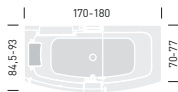

In the photo on the left:
SHARADE