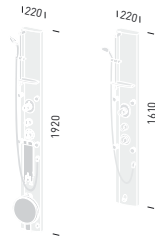

PAGE 136
193
42 x 123 cm
corner
194
42 x 125 cm

P546-P547

Angeletti Ruzza design

20,5x160 cm

- TWO VERSIONS (P546):
 - _ SEMI-RECESSED (SEE PHOTO)
 - _ OUTSIDE THE WALL
- _ RAIN SPRAY CENTRAL SHOWER HEAD
- _ VERSION FOR TUBS WITH WATER OUTLET (P547)

Talocci design

P12: 34,7x204 cm

P13: 34,7x172 cm

photo:
P13

P14-P15

Talocci design

P14: 22x192 cm

P15: 22x161 cm

P14

P15

photo:

P14

193-194

Paolo D'Arrigo design

193: 42x123 cm

194: 42x125 cm