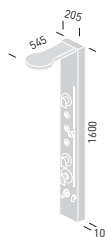

EQUIPPED
SHOWER
PANELS

PAGE 132
P546
20,5 x 159 cm

PAGE 132
P547
20,5 x 159 cm

PAGE 134
P10
40 x 150 cm
P11
40 x 150 cm
corner

PAGE 134
P12
34,7 x 192 cm

PAGE 134
P13
34,7 x 162 cm

PAGE 135
P14
22 x 193 cm

PAGE 135
P15
22 x 161 cm

PAGE 136
193
42 x 123 cm
corner
194
42 x 125 cm

P546-P547

Angeletti Ruzza design

20,5x160 cm

- TWO VERSIONS (P546):
 - _ SEMI-RECESSED (SEE PHOTO)
 - _ OUTSIDE THE WALL
- _ RAIN SPRAY CENTRAL SHOWER HEAD
- _ VERSION FOR TUBS WITH WATER OUTLET (P547)

P546
semi
recessed

P546
outside
the wall

P547
semi
recessed

P10-P11

Paolo D'Arrigo design

150x32 cm

photo:
P10

P12-P13

Talocci design

P12: 34,7x204 cm

P13: 34,7x172 cm

photo:
P13

P14-P15

Talocci design

P14: 22x192 cm

P15: 22x161 cm