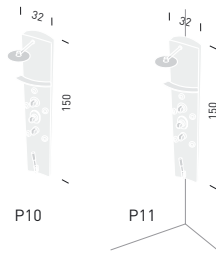

PAGE 136
193
42 x 123 cm
corner
194
42 x 125 cm

P546-P547

Angeletti Ruzza design

20,5x160 cm

- TWO VERSIONS (P546):
 - _ SEMI-RECESSED (SEE PHOTO)
 - _ OUTSIDE THE WALL
- _ RAIN SPRAY CENTRAL SHOWER HEAD
- _ VERSION FOR TUBS WITH WATER OUTLET (P547)

P546
semi
recessed

P546
outside
the wall

P547
semi
recessed

P10-P11

Paolo D'Arrigo design

150x32 cm

photo:
P10

P12-P13

Talocci design

P12: 34,7x204 cm

P13: 34,7x172 cm

photo:
P13

P14-P15

Talocci design

P14: 22x192 cm

P15: 22x161 cm

P14

P15

photo:

P14

193-194

Paolo D'Arrigo design

193: 42x123 cm

194: 42x125 cm