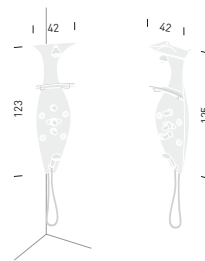

PAGE 136
193
42 x 123 cm
corner
194
42 x 125 cm

P546-P547

Angeletti Ruzza design

20,5x160 cm

- TWO VERSIONS (P546):
 - _ SEMI-RECESSED (SEE PHOTO)
 - _ OUTSIDE THE WALL
- _ RAIN SPRAY CENTRAL SHOWER HEAD
- _ VERSION FOR TUBS WITH WATER OUTLET (P547)

Talocci design

P12: 34,7x204 cm

P13: 34,7x172 cm

photo:
P13

P14-P15

Talocci design

P14: 22x192 cm

P15: 22x161 cm

P14

P15

photo:

P14

193-194

Paolo D'Arrigo design

193: 42x123 cm

194: 42x125 cm

193

194

photo:

194