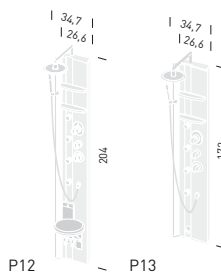

PAGE 136
193
42 x 123 cm
corner
194
42 x 125 cm

P546-P547

Angeletti Ruzza design

20,5x160 cm

- TWO VERSIONS (P546):
 - _ SEMI-RECESSED (SEE PHOTO)
 - _ OUTSIDE THE WALL
- _ RAIN SPRAY CENTRAL SHOWER HEAD
- _ VERSION FOR TUBS WITH WATER OUTLET (P547)

Talocci design

P12: 34,7x204 cm

P13: 34,7x172 cm

photo:
P13

P14-P15

Talocci design

P14: 22x192 cm

P15: 22x161 cm

P14

P15

photo:

P14

193-194

Paolo D'Arrigo design

193: 42x123 cm

194: 42x125 cm